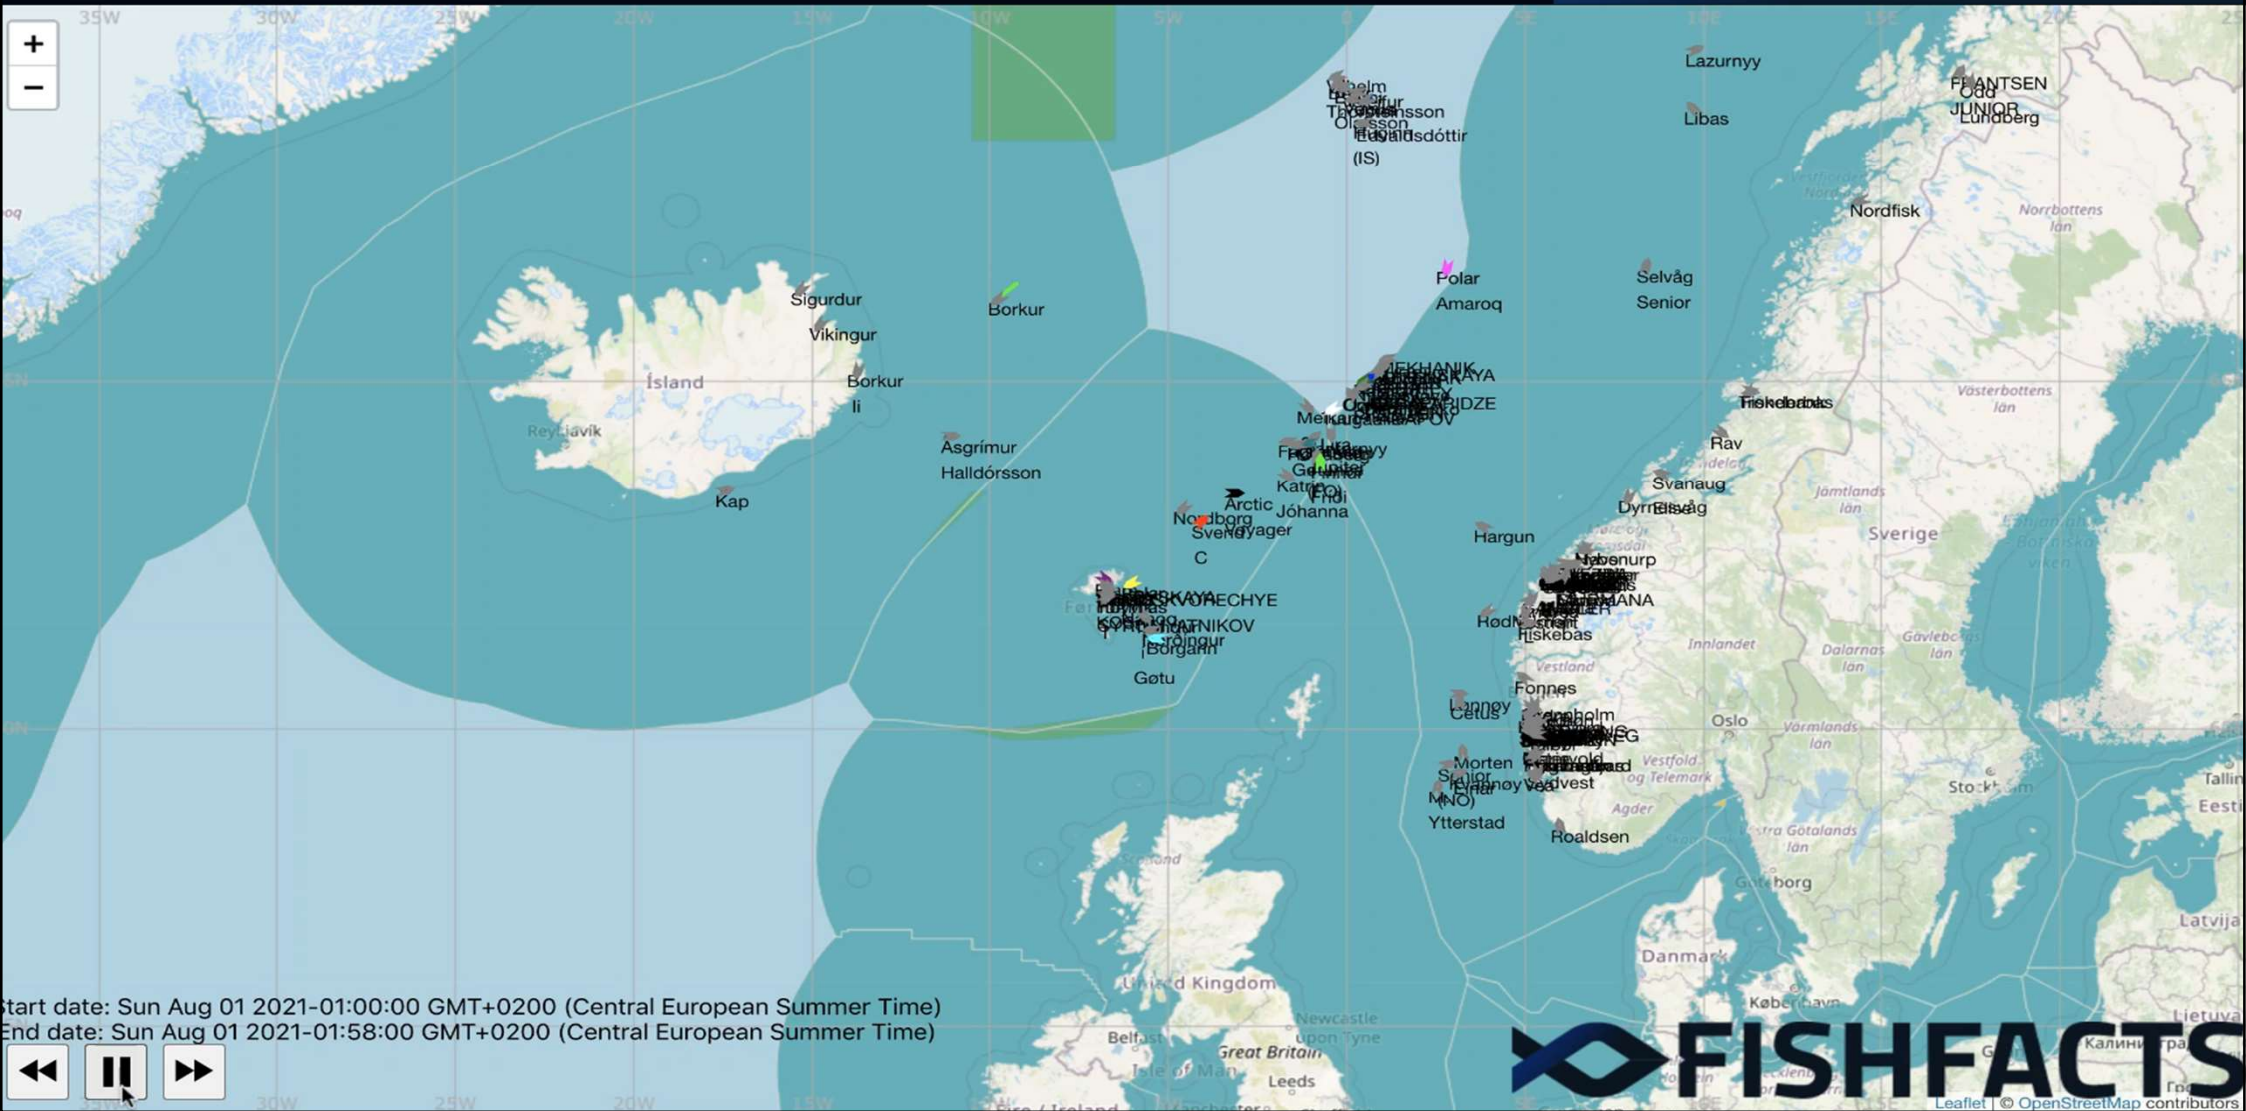

# Mackerel

01.08.2022 – 31.08.2022

01.08.2021 - 01.09.2021

# Blue Whiting

01.04.2022 - 22.04.2022

 FISHFACTS

**Will Neighbouring countries ever  
agree on migrating stocks?**

**NO**

**Overfishing?**

**?**